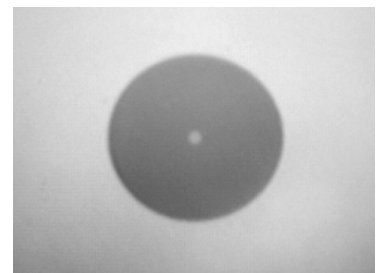

In-Adapter Ferrule cleaner AFC-3000

Features:

- Superior Cleaning
- Innovative Technology
- Battery powered
- Portable
- Automated Operation
- Fast - Approx. 3 seconds
- Light Weight
- Rugged
- Dry Process
- Applications
  - Optical Components
  - Patch Panel
  - Test Instrument
  - Systems

After