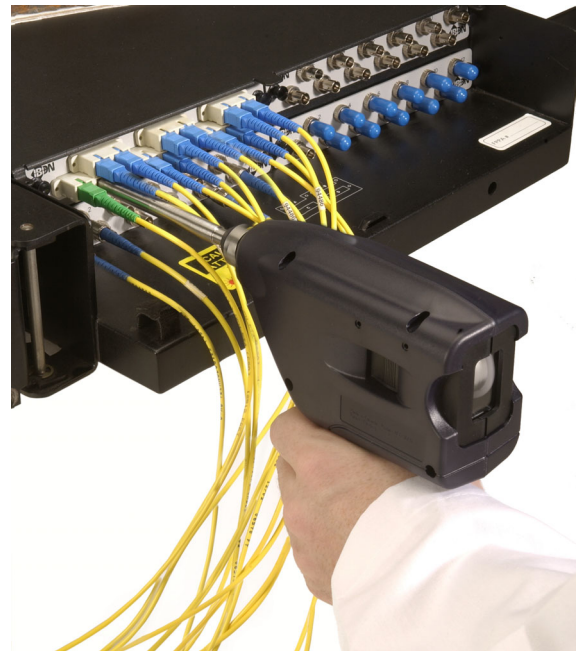

# In-Adapter Ferrule cleaner AFC-3000

Before

After

- In-Adapter fiber optic connector cleaning
- Disposable cartridge
- 600 cleanings per cartridge
- Removes grease, dust, and other organic & inorganic contaminants
- Consistent and effective cleaning
- Device can be suited to fit male/female types of connectors and adapters

## Ordering Options

AFC-3000	In-Adapter connector cleaner
AFC-3000-C	AFC-3000 including cartridge and one adapter tip of choice
EXT-4	4" extension for use with CFC-600-L (For 2.5mm connectors only)
CFC-600-S	Standard replacement cartridge
CFC-600-L	Long replacement cartridge for use with 4" extension
CFC-600-LC	Replacement cartridge for LC connector
TFC-100M/F	Adapter tip for FC PC/APC connectors (male or female)
TSC-100M/F	Adapter tip for SC PC/APC connectors (male or female)
TST-100M/F	Adapter tip for ST connectors (male or female)
TE2K-100M/F	Adapter tip for E-2000 PC/APC connectors (male or female)
TLC-100M/F	Adapter tip for LC PC/APC connectors (male or female)